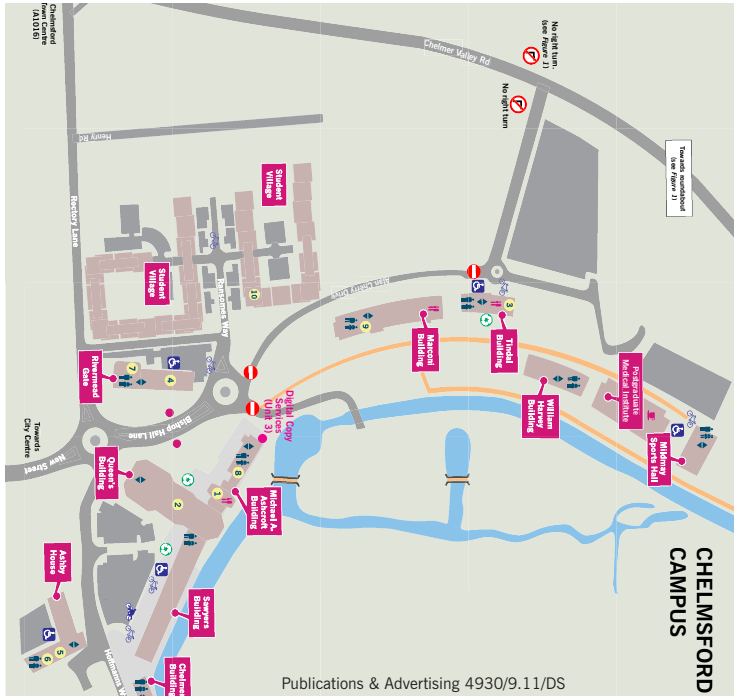

Ground floor

- Bookable study room
- Help desk
- Group study area
- Refreshment area
- Non public area
- Printers
- Photocopiers
- Copier card machine
- Change machine
- Self-service machines
- Printer money loaders
- Scanners

- Key**
- Disabled parking
 - Cycle parking
 - Motorcycle parking
 - Taxis
 - Reporting point
 - Lift
 - Restaurant/canteen
 - Bus stop (Park & Ride)
 - River
 - Bridge
 - Footpath

Anglia Ruskin University

Cambridge & Chelmsford

University Library Chelmsford Maps

Anglia Ruskin University
 Queen's Building
 Bishop Hall Lane
 Chelmsford CM1 1SQ
 Phone 0845 196 3757

Third floor

- Non public area
- Silent study area
- Photocopier