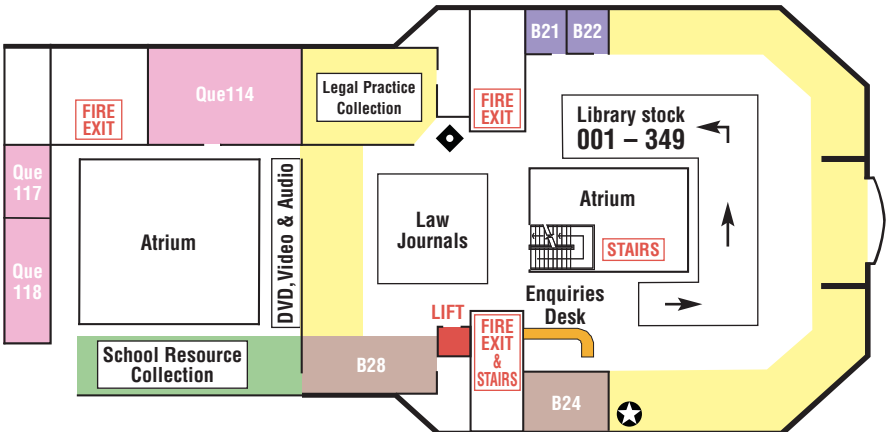

Ground floor

- Bookable study room
- Help desk
- Group study area
- Refreshment area
- Non public area
- Printers
- Photocopiers
- Copier card machine
- Change machine
- Self-service machines
- Printer money loaders
- Scanners

- Key**
- Disabled parking
 - Cycle parking
 - Motorcycle parking
 - Taxis
 - Reporting point
 - Lift
 - Restaurant/canteen
 - Bus stop (Park & Ride)
 - River
 - Bridge
 - Footpath

Anglia Ruskin University

Second floor

- Bookable study room
- Formal teaching area
- Non public area
- Quiet study area
- Printer

First floor

- Bookable study room
- Formal teaching area
- Group study area
- Non public area
- Quiet study area
- Printer
- Photocopier